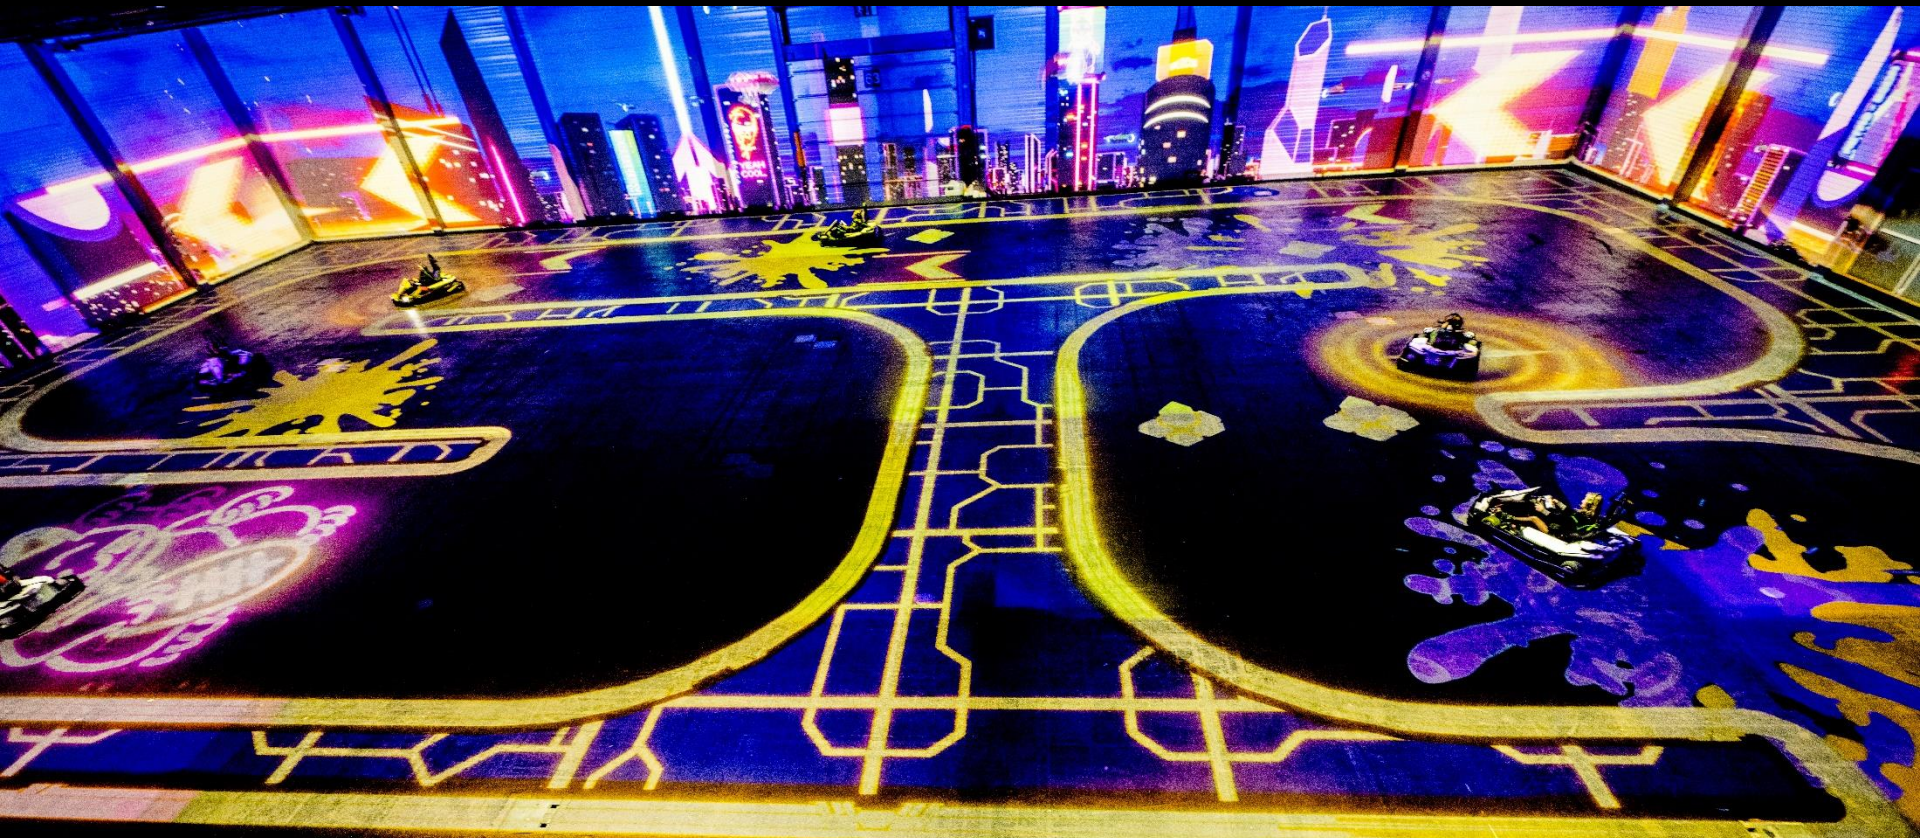

# NEON CITY RUSH

Enter the Cube and discover our sci-fi neon city.

Speed around our surprising tracks and be sure to take advantage of our crazy bonuses such as our laser guns or bombs to leave your opponents in the dust.